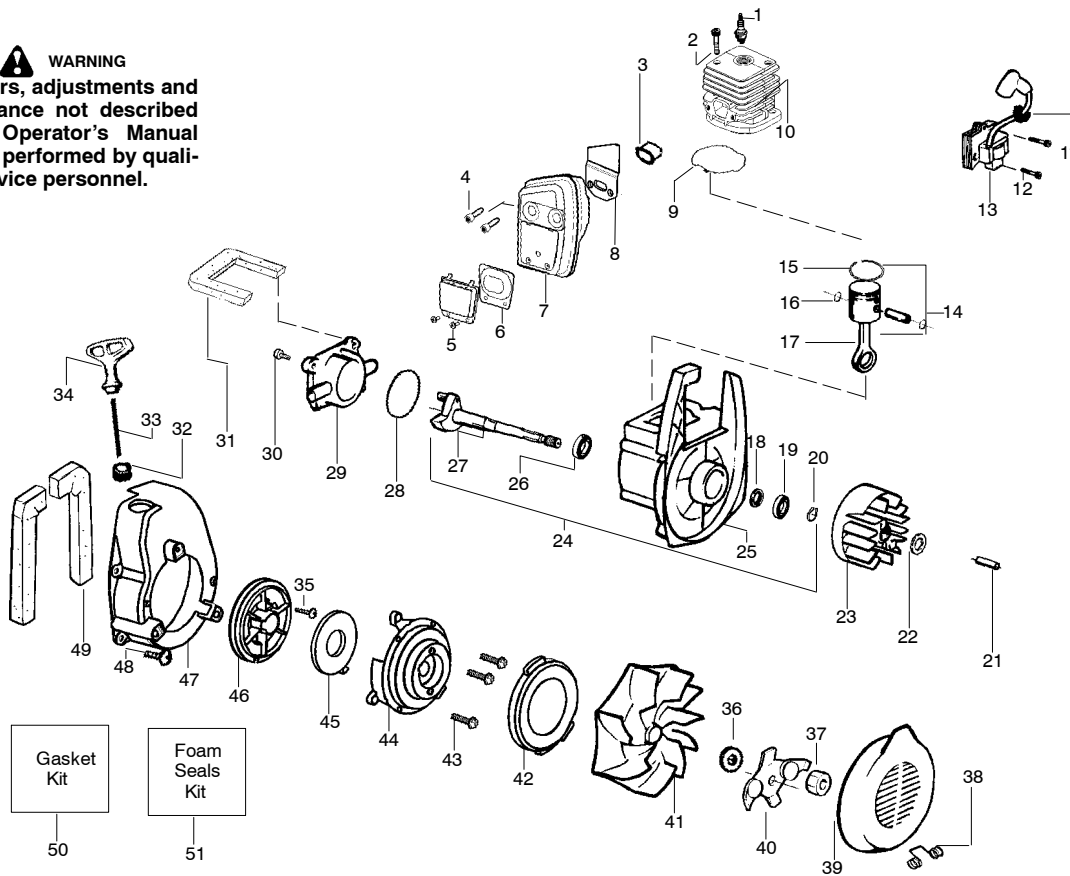

WARNING
All repairs, adjustments and maintenance not described in the Operator's Manual must be performed by qualified service personnel.

Ref.	Part No.	Description	Ref.	Part No.	Description
1.	530071459	Air Dam (kit)	21.	530402044	Spring-Cover Latch
2.	530071458	Gasket-Adapter (kit)	22.	530049617	Guide-Starter Rope
3.	530035561	Carburetor Adaptor	23.	530057313	Housing-Left
4.	530016309	Screw	24.	530036792	Isolator-Crankcase
5.	530071458	Gasket-Carburetor (kit)	25.	530049491	Assy-Fuel Tank
6.	---	Kit-Carb Ass'y.	26.	530049527	Gasket-Fuel Tank
	530071632	(C1Q-W11C)	27.	530049386	Fuel Cap w/Retainer
	530071775	(WT-606_	28.	530049656	Grommet-Shroud
7.	530056629	Air Box	29.	530069247	Kit-Line Carb/Purge
8.	530015849	Screw-Carb.	30.	530069216	Kit-Line Tank/Purge
9.	530049383	Filter-Air	31.	530095646	Assy-Fuel Pick-up
10.	530056581	Cover-Air Filter	32.	530071459	Grommet-Fuel line (kit)
11.	530016349	Screw			Not Shown
12.	530056641	Guard-Muffler			
13.	530095469	Handle			
14.	530071459	Foam 71.1mm (kit)			
15.	530015886	Screw			
16.	530049323	Isolator			
17.	530071459	Foam 25.4mm (kit)	✓	530164524	Operator Manual
18.	530015197	Nut	✓	530164525	Scan
19.	530016322	Knob-Blower	✓	530057414	Euro
20.	530057312	Housing-Right			Warning Decal

✓ = NEW PART NUMBER FOR THIS IPL

★ = REFER TO THE SERVICE REFERENCE INDICATED FOR MORE INFORMATION. (LOCATED AT END OF IPL)

WARNING
All repairs, adjustments and maintenance not described in the Operator's Manual must be performed by qualified service personnel.

✓ = NEW PART NUMBER FOR THIS IPL

★ = REFER TO THE SERVICE REFERENCE INDICATED FOR MORE INFORMATION. (LOCATED AT END OF IPL)

Assy - Vacuum

Ref.	Part No.	Description
1.	530095564	Assy-Vac. Bag w/strap
2.	530095470	Tube-Elbow Vac
3.	530094476	Tube-Lower Vac
4.	530056901	Tube-Upper Vac
5.	530095593	Tube-Blower