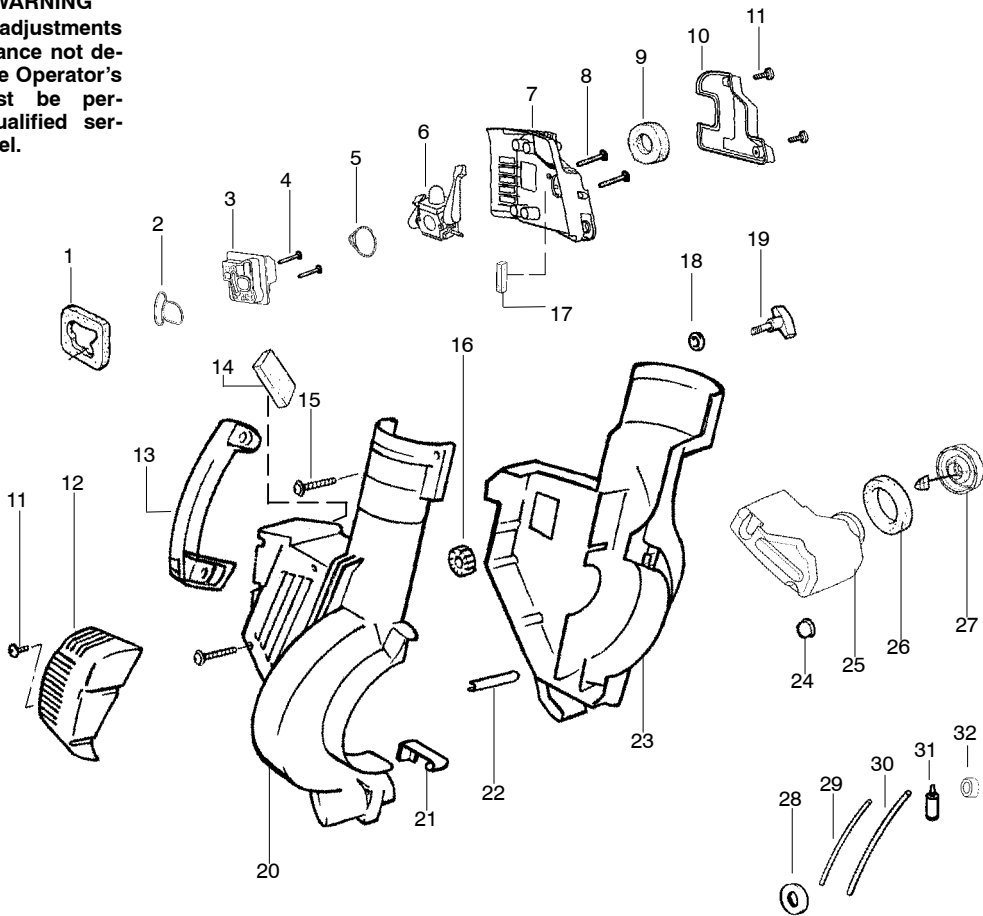

WARNING
All repairs, adjustments and maintenance not described in the Operator's Manual must be performed by qualified service personnel.

Ref.	Part No.	Description	Ref.	Part No.	Description
1.	530071459	Air Dam (kit)	21.	530402044	Spring-Cover Latch
2.	530071458	Gasket-Adapter (kit)	22.	530049617	Guide-Starter Rope
3.	530035561	Carburetor Adaptor	23.	530057313	Housing-Left
4.	530016309	Screw	24.	530036792	Isolator-Crankcase
5.	530071458	Gasket-Carburetor (kit)	25.	530049491	Assy-Fuel Tank
6.	---	Kit-Carb Ass'y.	26.	530049527	Gasket-Fuel Tank
	530071632	(C1Q-W11C)	27.	530049386	Fuel Cap w/Retainer
	530071775	(WT-606_	28.	530049656	Grommet-Shroud
7.	530056629	Air Box	29.	530069247	Kit-Line Carb/Purge
8.	530015849	Screw-Carb.	30.	530069216	Kit-Line Tank/Purge
9.	530049383	Filter-Air	31.	530095646	Assy-Fuel Pick-up
10.	530056581	Cover-Air Filter	32.	530071459	Grommet-Fuel line (kit)
11.	530016349	Screw			Not Shown
12.	530056641	Guard-Muffler			
13.	530095469	Handle			
14.	530071459	Foam 71.1mm (kit)			
15.	530015886	Screw			
16.	530049323	Isolator			
17.	530071459	Foam 25.4mm (kit)	✓	530164524	Operator Manual
18.	530015197	Nut	✓	530164525	Scan
19.	530016322	Knob-Blower	✓	530057414	Euro
20.	530057312	Housing-Right			Warning Decal

✓ = NEW PART NUMBER FOR THIS IPL

★ = REFER TO THE SERVICE REFERENCE INDICATED FOR MORE INFORMATION. (LOCATED AT END OF IPL)

Assy - Vacuum

Ref.	Part No.	Description
1.	530095564	Assy-Vac. Bag w/strap
2.	530095470	Tube-Elbow Vac
3.	530094476	Tube-Lower Vac
4.	530056901	Tube-Upper Vac
5.	530095593	Tube-Blower