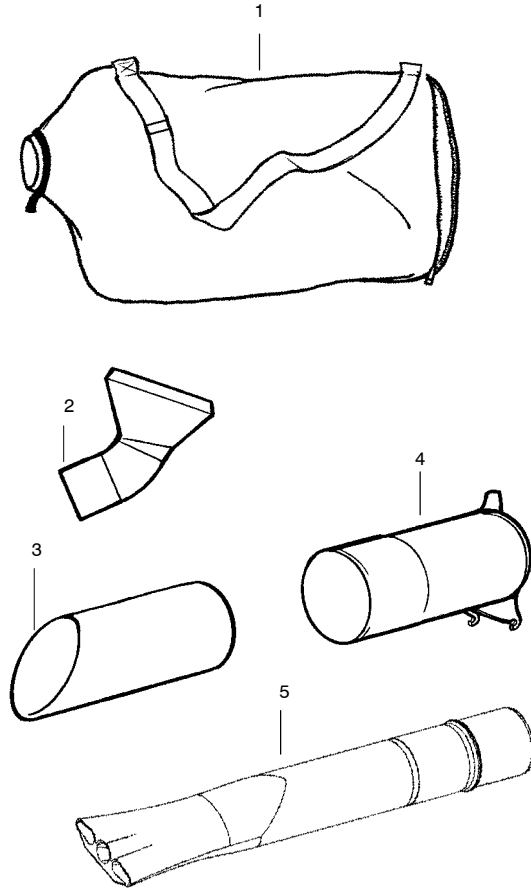

WARNING
All repairs, adjustments and maintenance not described in the Operator's Manual must be performed by qualified service personnel.

Ref.	Part No.	Description	Ref.	Part No.	Description
1.	530071459	Air Dam (kit)	21.	530402044	Spring-Cover Latch
2.	530071458	Gasket-Adapter (kit)	22.	530049617	Guide-Starter Rope
3.	530035561	Carburetor Adaptor	23.	530057313	Housing-Left
4.	530016309	Screw	24.	530036792	Isolator-Crankcase
5.	530071458	Gasket-Carburetor (kit)	25.	530049491	Assy-Fuel Tank
6.	---	Kit-Carb Ass'y.	26.	530049527	Gasket-Fuel Tank
	530071632	(C1Q-W11C)	27.	530049386	Fuel Cap w/Retainer
	530071775	(WT-606_	28.	530049656	Grommet-Shroud
7.	530056629	Air Box	29.	530069247	Kit-Line Carb/Purge
8.	530015849	Screw-Carb.	30.	530069216	Kit-Line Tank/Purge
9.	530049383	Filter-Air	31.	530095646	Assy-Fuel Pick-up
10.	530056581	Cover-Air Filter	32.	530071459	Grommet-Fuel line (kit)
11.	530016349	Screw			Not Shown
12.	530056641	Guard-Muffler			
13.	530095469	Handle			
14.	530071459	Foam 71.1mm (kit)			
15.	530015886	Screw			
16.	530049323	Isolator			
17.	530071459	Foam 25.4mm (kit)	✓	530164524	Operator Manual
18.	530015197	Nut	✓	530164525	Scan
19.	530016322	Knob-Blower	✓	530057414	Euro
20.	530057312	Housing-Right			Warning Decal

✓ = NEW PART NUMBER FOR THIS IPL

★ = REFER TO THE SERVICE REFERENCE INDICATED FOR MORE INFORMATION. (LOCATED AT END OF IPL)

WARNING
All repairs, adjustments and maintenance not described in the Operator's Manual must be performed by qualified service personnel.

✓ = NEW PART NUMBER FOR THIS IPL

★ = REFER TO THE SERVICE REFERENCE INDICATED FOR MORE INFORMATION. (LOCATED AT END OF IPL)

Assy - Vacuum

Ref.	Part No.	Description
1.	530095564	Assy-Vac. Bag w/strap
2.	530095470	Tube-Elbow Vac
3.	530094476	Tube-Lower Vac
4.	530056901	Tube-Upper Vac
5.	530095593	Tube-Blower